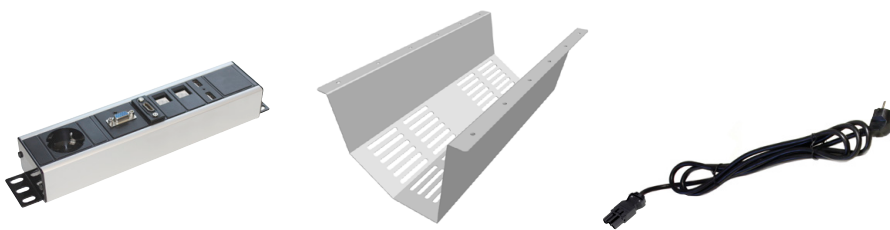

ONO Outlet Cover for workdesks

**Axess
line**

Elegant and practical

A series of elegant outlet cover for integrated installation in desks.
Supplemented as necessary by any Axessline terminal strip and other accessories.

For a complete system, supplementing with Socket strip, Well and connecting cable.

Accessories for TB20 Outlet cover *

935-TK20	Mounting bracket
935-BA15	Powercord, Wieland -> Schuko/grounded, 1,5 m
935-BA30	Powercord, Wieland -> Schuko/grounded, 3,0 m
935-BA50	Powercord, Wieland -> Schuko/grounded, 5,0 m

Accessories for TB30 Outlet cover *

935-T2DU	Axessline Terminal Strip, 2 Power 2 Data 2 USB
935-TK31	Tray for Terminal Strips, 370x150 mm
935-BA15	Powercord, Wieland -> Schuko/grounded, 1,5 m
935-BA30	Powercord, Wieland -> Schuko/grounded, 3,0 m
935-BA50	Powercord, Wieland -> Schuko/grounded, 5,0 m

SPECIFICATIONS

- Elegant and very steady
- Accessories - many options
- Axessline Duo

935-TB20 Silver, 210 mm
935-TB30 Silver, 300 mm

Add W for white, B for Black.
Examples of the black version:
935-TB20B