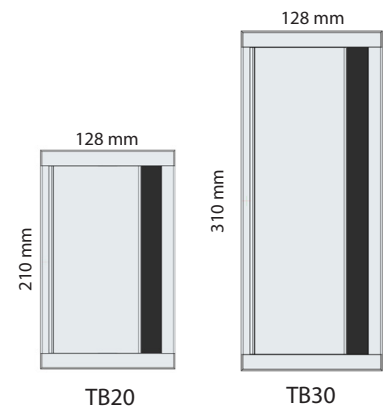

ONO Outlet Cover for workdesks

**Axess
line**

Elegant and practical

A series of elegant outlet cover for integrated installation in desks.
Supplemented as necessary by any Axessline terminal strip and other accessories.

For a complete system, supplementing with Socket strip, Well and connecting cable.

Accessories for TB20 Outlet cover *

935-TK20	Mounting bracket
935-BA15	Powercord, Wieland -> Schuko/grounded, 1,5 m
935-BA30	Powercord, Wieland -> Schuko/grounded, 3,0 m
935-BA50	Powercord, Wieland -> Schuko/grounded, 5,0 m

Accessories for TB30 Outlet cover *

935-T2DU	Axessline Terminal Strip, 2 Power 2 Data 2 USB
935-TK31	Tray for Terminal Strips, 370x150 mm
935-BA15	Powercord, Wieland -> Schuko/grounded, 1,5 m
935-BA30	Powercord, Wieland -> Schuko/grounded, 3,0 m
935-BA50	Powercord, Wieland -> Schuko/grounded, 5,0 m

SPECIFICATIONS

- Elegant and very steady
- Accessories - many options
- Axessline Duo

935-TB20 Silver, 210 mm
935-TB30 Silver, 300 mm

Add W for white, B for Black.
Examples of the black version:
935-TB20B