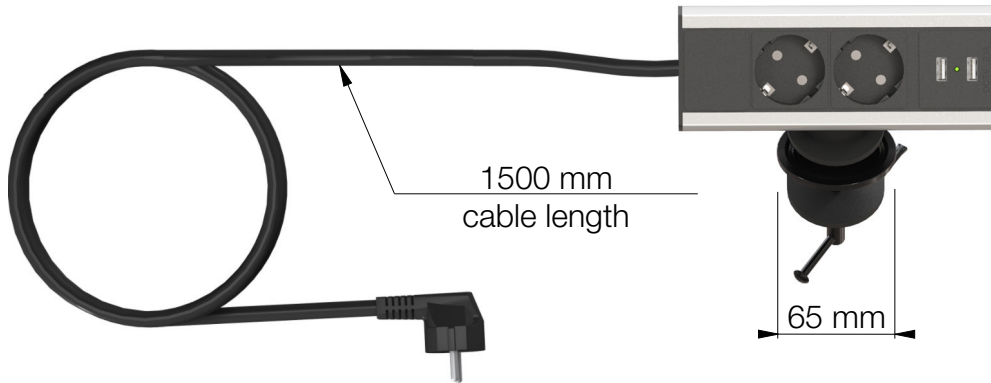

935-D2UC Axessline Desk - 2 Power, 2 USB Chargers (5V, 2.1A)

Front View (42 degree inclination)

Front View (42 degree inclination)

Side View